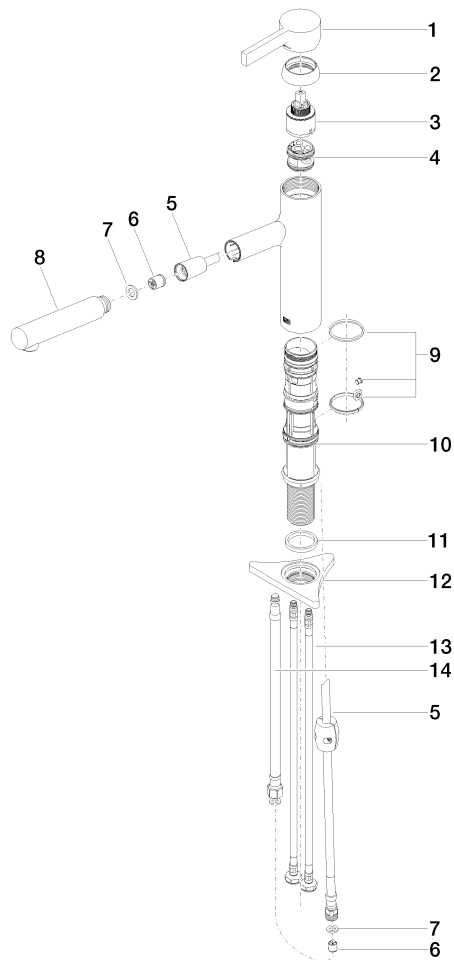

DORNBRACHT LYV Single-lever mixer Pull-out - Brushed Nickel

33 845 110

- 237mm projection
- pivotable spout 120°
- air-enriched flow and spray flow
- fabric braided hose 1500 mm
- max. flow 5 l/min at 3 bar flow pressure
- lead-free

	Brushed Nickel	33 845 110-70 0010
	Chrome	33 845 110-00 0010
	Soft Black	33 845 110-69 0010

DORNBRACHT LYV Single-lever mixer Pull-out - Brushed Nickel

33 845 110

Flow rate chart

Codes & Standards

California Energy
Commission
(CEC)

DORNBACHT LYV Single-lever mixer Pull-out - Brushed Nickel

33 845 110

Certificates

IAPMO_N-4976 (2). IAPMO_6397 (2).

DORNBRAUCH LYV Single-lever mixer Pull-out - Brushed Nickel

33 845 110

Parts for other finishes can be found here: [Chrome](#)

Spare parts list

No.	Item Number	Name	Quantity used	Delivery time
1	90 20 81 001 00-70	handle	1	2
2	90 28 30 010 00-70	cover	1	2
3	90 15 05 067 00 90	cartridge	1	2
4	90 18 40 227 00 90	insert	1	2
5	90 30 02 101 00 90	hose	1	2
6	90 23 01 051 01 90	flow reducer	1	2
7	90 14 05 081 00 90	seal	1	2
8	90 12 11 181 01-70	shower	1	2
9	90 14 15 062 00 90	gasket kit	1	2
10	90 30 01 211 01 90	shaft	1	2
11	90 14 05 080 00 90	seal	1	2
12	90 23 10 003 00 90	fixing set	1	2
13	04 30 04 102 00 90	High pressure hose 3/8" -	2	2
14	90 30 04 110 00 90	hose	1	2