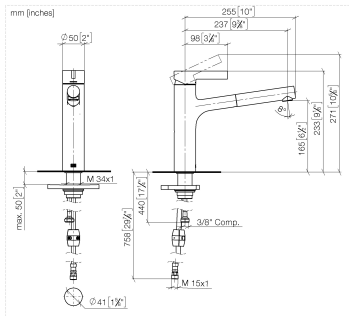

DORNBRACHT LYV Single-lever mixer Pull-out - Brushed Nickel

33 845 110

- 237mm projection
- pivotable spout 120°
- air-enriched flow and spray flow
- fabric braided hose 1500 mm
- max. flow 5 l/min at 3 bar flow pressure
- lead-free

	Brushed Nickel	33 845 110-70 0010
	Chrome	33 845 110-00 0010
	Soft Black	33 845 110-69 0010

DORNBRACHT LYV Single-lever mixer Pull-out - Brushed Nickel

33 845 110

Flow rate chart

Codes & Standards

California Energy
Commission
(CEC)

DORNBACHT LYV Single-lever mixer Pull-out - Brushed Nickel

33 845 110

Certificates

IAPMO_N-4976 (2). IAPMO_6397 (2).

DORNBRAUCH LYV Single-lever mixer Pull-out - Brushed Nickel

33 845 110

Parts for other finishes can be found here: [Chrome](#)

Spare parts list

No.	Item Number	Name	Quantity used	Delivery time
1	90 20 81 001 00-70	handle	1	2
2	90 28 30 010 00-70	cover	1	2
3	90 15 05 067 00 90	cartridge	1	2
4	90 18 40 227 00 90	insert	1	2
5	90 30 02 101 00 90	hose	1	2
6	90 23 01 051 01 90	flow reducer	1	2
7	90 14 05 081 00 90	seal	1	2
8	90 12 11 181 01-70	shower	1	2
9	90 14 15 062 00 90	gasket kit	1	2
10	90 30 01 211 01 90	shaft	1	2
11	90 14 05 080 00 90	seal	1	2
12	90 23 10 003 00 90	fixing set	1	2
13	04 30 04 102 00 90	High pressure hose 3/8" -	2	2
14	90 30 04 110 00 90	hose	1	2