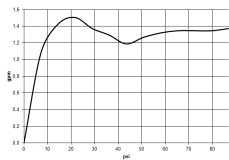

DORNBRACHT LYV Single-lever mixer Pull-out - Brushed Nickel

33 845 110

- 237mm projection
- pivotable spout 120°
- air-enriched flow and spray flow
- fabric braided hose 1500 mm
- max. flow 5 l/min at 3 bar flow pressure
- lead-free

	Brushed Nickel	33 845 110-70 0010
	Chrome	33 845 110-00 0010
	Soft Black	33 845 110-69 0010

DORNBRACHT LYV Single-lever mixer Pull-out - Brushed Nickel

33 845 110

Flow rate chart

Codes & Standards

California Energy
Commission
(CEC)

DORNBACHT LYV Single-lever mixer Pull-out - Brushed Nickel

33 845 110

Certificates

IAPMO_N-4976 (2). IAPMO_6397 (2).

DORNBRAUCH LYV Single-lever mixer Pull-out - Brushed Nickel

33 845 110

Parts for other finishes can be found here: [Chrome](#)